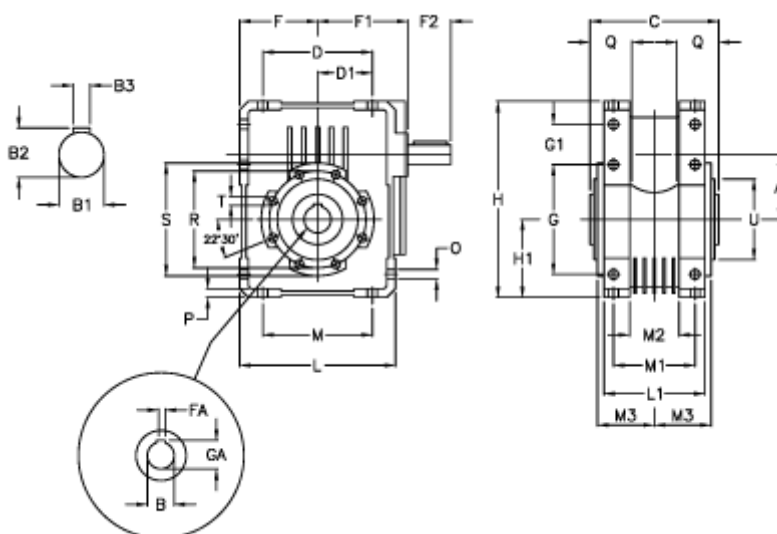

Article number: 3922063010700

Description: Worm gear with solid input shaft  
W 63U-10-HS unassembled

## Measures

A = 62.17	Description = W 63U-xx-HS	H = 182.5	O = 9.0
B = 25	F = 72.5	H1 = 72.5	P = 8
B1 = 18	F1 = 110.5	L = 145	Q = 35
B2 = 20.5	F2 = 40	L1 = 94	R = 90
B3 = 6	FA = 8	M = 102	S = 105
C = 120	G = 102	M1 = 76	T = M8x14
D = 102.0	G1 = 37.5	M2 = 46	U = 75
D1 = 51.0	GA = 28.3	M3 = 53.0	